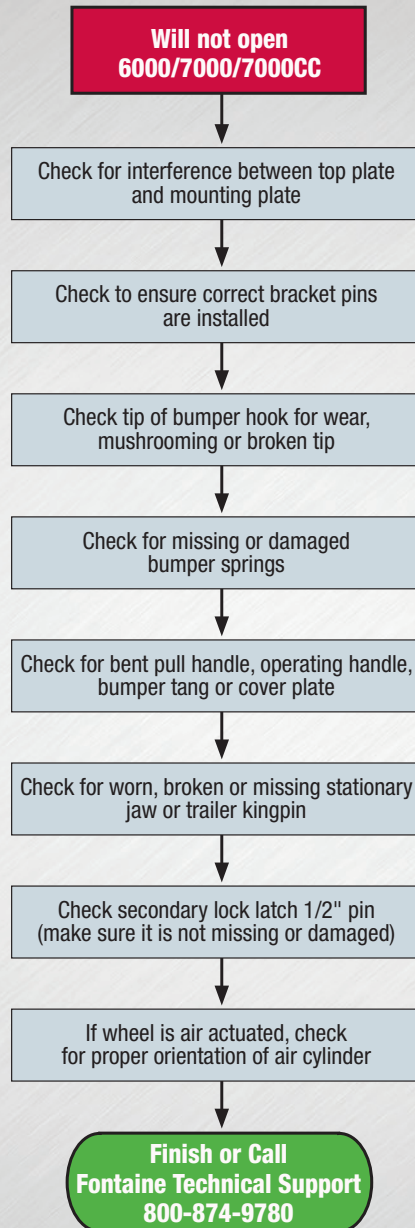

# Solutions for Fifth Wheels that Will Not Open

## Troubleshooting Flow Chart 6000/7000 Series

[www.fifthwheel.com](http://www.fifthwheel.com) • 800-874-9780 • Email: [parts@fifthwheel.com](mailto:parts@fifthwheel.com)

@FifthWheelParts   
@FontaineParts 